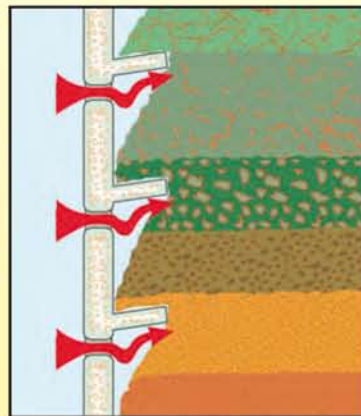

Thermo Composter conical, modular

- Manufactured from **100% recycled PE**, the Thermo compost bin range has many **advantages** over other designs.
- A smart **air-ventilation system** creates a **double insulation effect**, whereby an optimum air intake takes place in winter and summer.
- Air inlet slots are positioned just underneath slanted ventilation ribs,