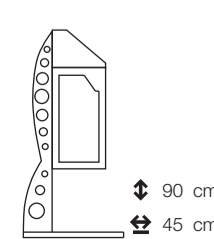

Capacity:
15 lt.

Colours:

PILE

Materials:
Steel painted with polyurethane paint. (Unbreakable) Polycarbonate for the transparent sections.

Equipment:
Emptying from the bottom.

Capacity:
20 lt.

Colours:

Peter Ridley Waste Systems