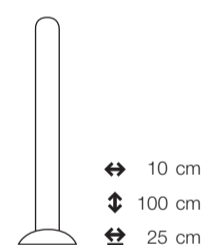

LAB23 CIGAR URBAN DESIGN

CIGAR

Materials:
galvanised steel painted
with polyurethane paints

Equipment:
lock with triangular key

Options:
ground fixing, Security
chain.

Colours:

black	yellow
inox	blue
silver	light green
red