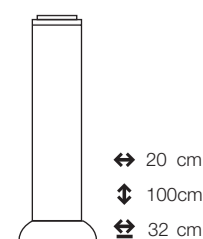

MAXI TUBE

Materials:
Polycarbonate for the transparent part. Iron for the base and the closure kit.

Equipment:
Lock with universal key. Adhesive lettering.

Options:
Interior plastic film.

Capacity:
30 lt.

Colours: