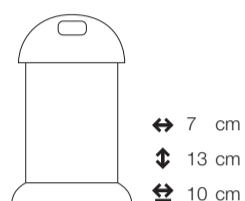

MINI TUBE

Materials:
Shockproof polypropylene

Options:
Two internal section.

Capacity:
0,40 lt.

Colours:

TUBE 10

Materials:
Polycarbonate cylinder (transparent) or PC/PMMA - ABS plastic top and base

Equipment:
safety catch screw top lid - option adhesive lettering or vinyl label

Options:
security chamber lock - keyed alike. Printed plastic PP sheet for the inside

Capacity:
10 lt.

Colours:

MAXI TUBE

Materials:
Polycarbonate for the transparent part. Iron for the base and the closure kit.