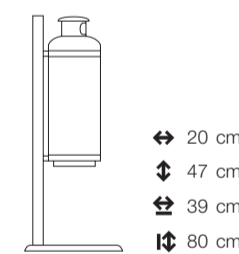

TUBE 200 - 15 lt

Materials
Polycarbonate transparent cylinder with steel top and base painted with polyurethane varnish.

Equipment:
post and circular base painted with polyurethane varnish.

Options:
weather protection lid. Printed plastic PP sheet for the interior.

Capacity:
15 lt.

Colours: