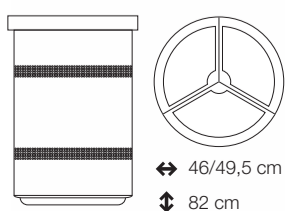

Capacity:
14 litres (2 x 7 litres sections)

Colours:
pink
grey
sky
yellow
blue

LAB23 CIGAR URBAN DESIGN

CIGAR

Materials:
galvanised steel painted
with polyurethane paints

Equipment:
lock with triangular key

Options:
hood for rain protection.
Triangular key lock

Capacity:
3 x 50 litres

Colours:
anthracite
green

LAB23 DUO URBAN DESIGN

DUO

Materials:
Polyurethane painted galvanised steel.

Equipment:
Also available in version with ground fixture.