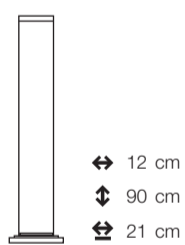

MINI TUBE

Materials:
Shockproof polypropylene

Options:
Two internal section.

Capacity:
0,40 lt.

Colours:

TUBE 10

Materials:
Polycarbonate cylinder (transparent) or PC/PMMA - ABS plastic top and base

Equipment:
safety catch screw top lid - option adhesive lettering or vinyl label

Options:
security chamber lock - keyed alike. Printed plastic PP sheet for the inside

Capacity:
10 lt.

Colours:

MAXI TUBE

Materials:
Polycarbonate for the transparent part. Iron for the base and the closure kit.