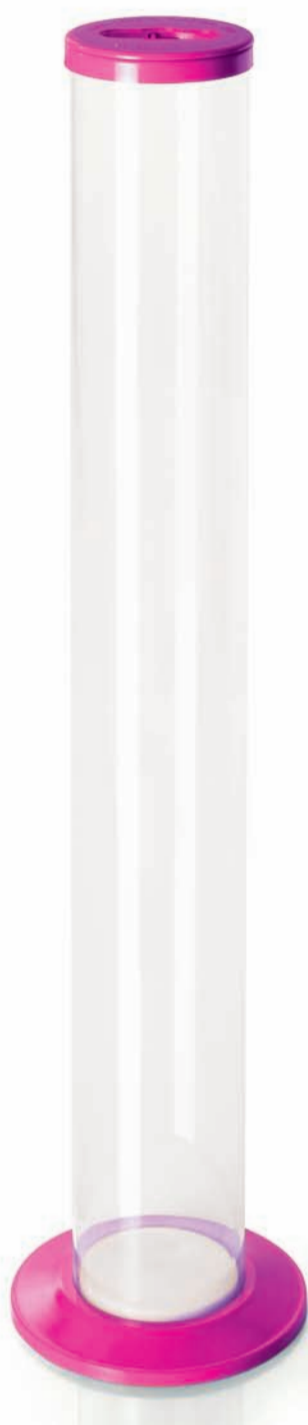

MINI TUBE

Materials:
Shockproof polypropylene

Options:
Two internal section.

Capacity:
0,40 lt.

Colours:

TUBE 10

Materials:
Polycarbonate cylinder (transparent) or PC/PMMA - ABS plastic top and base

Equipment:
safety catch screw top lid - option adhesive lettering or vinyl label

Options:
security chamber lock - keyed alike. Printed plastic PP sheet for the inside

Capacity:
10 lt.

Colours:

MAXI TUBE

Materials:
Polycarbonate for the transparent part. Iron for the base and the closure kit.

Equipment:
Lock with universal key. Adhesive lettering.

Options:
Interior plastic film.

Capacity:
30 lt.

Colours:

TUBE 30

Materials:
Polycarbonate cylinder (transparent) or PC/PMMA - ABS plastic top and base

Equipment:
safety catch screw top lid - option adhesive lettering or vinyl label

Options:
security chamber lock - keyed alike. Printed plastic PP sheet for the inside

Capacity:
3.5 lt.

Colours:

TUBE 200 - 15 lt