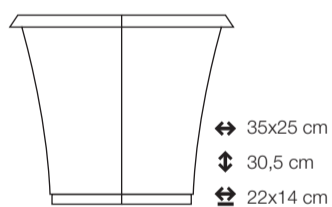

Capacity:
14 litres (2 x 7 litres sections)

Colours:
pink
grey
sky
yellow
blue

LAB23 CIGAR URBAN DESIGN

CIGAR

Materials:
galvanised steel painted
with polyurethane paints

Equipment:
lock with triangular key