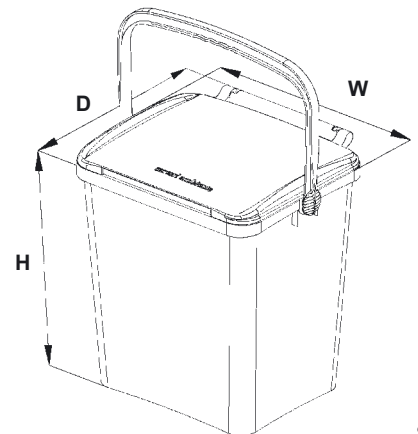

Urba can be used at all types of properties, either inside or outside the home or office.

PRACTICAL, SAFE AND SECURE

- Strong handle** with shaped grip is perfect for handling and opening. Vertical handle stays in the **upright position**, reducing the need for bending.
- Lid/handle locking mechanism** reduces accidents, spillage and interference from birds and animals with 2 lid opening and 2 lid locking positions.
- Handle grip on the base** makes emptying easier when the bin is inverted.

Urba 20 and 25

Technical features:

- 21 and 26,5 litres
- Made from recyclable PP or PE
- Stabilised against the effects of UV light
- Resistant to chemical detergents and biological matter
- Hinged lid with locking mechanism
- Stackable or with wall mounting bracket
- Standard colours: Brown, Green, Blue, Yellow, Grey, Red

Options:

- Translucent lid
- Printing on the body
- Imprinting on the lid
- Microchip application
- Photo injection printing

	Height (H)	Width (W)	Depth (D)	Volume
urba 20	353 mm	295 mm	340 mm	ca. 21 lt.
urba 25	450 mm	295 mm	340 mm	ca. 26,5 lt.